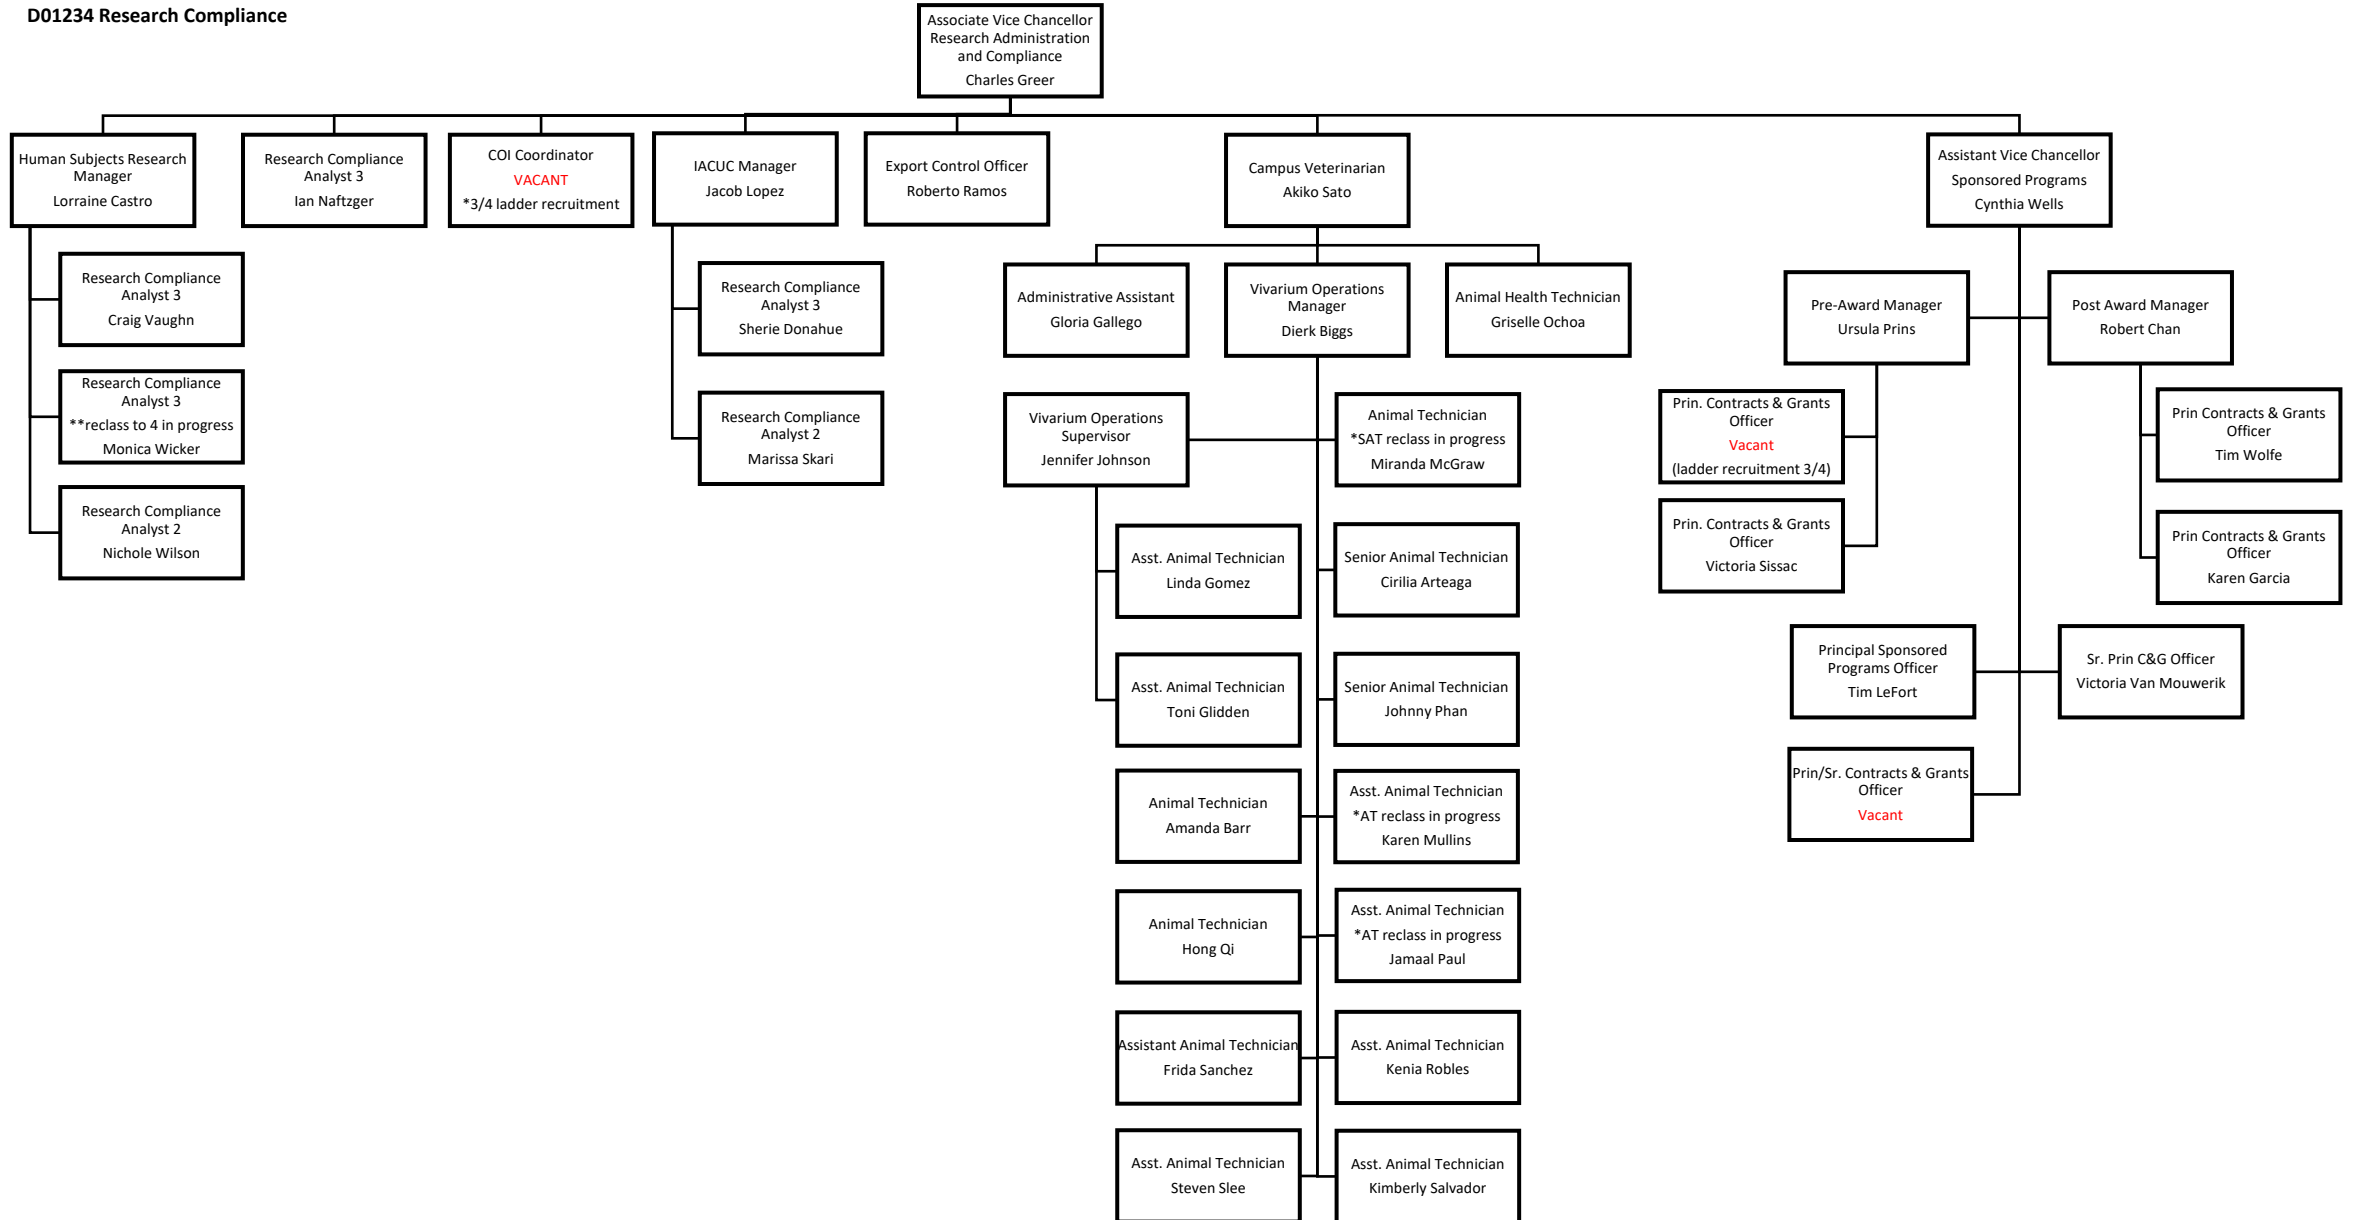

Research and Economic Development

D01157 Office of the Vice Chancellor

Research Administration and Compliance

D01158 Sponsored Programs Administration

D01159 Campus Vet/ Vivarium

D01234 Research Compliance

Technology Partnerships
D01278 Technology Partnerships

Research Centers
D01238 RED Research Centers