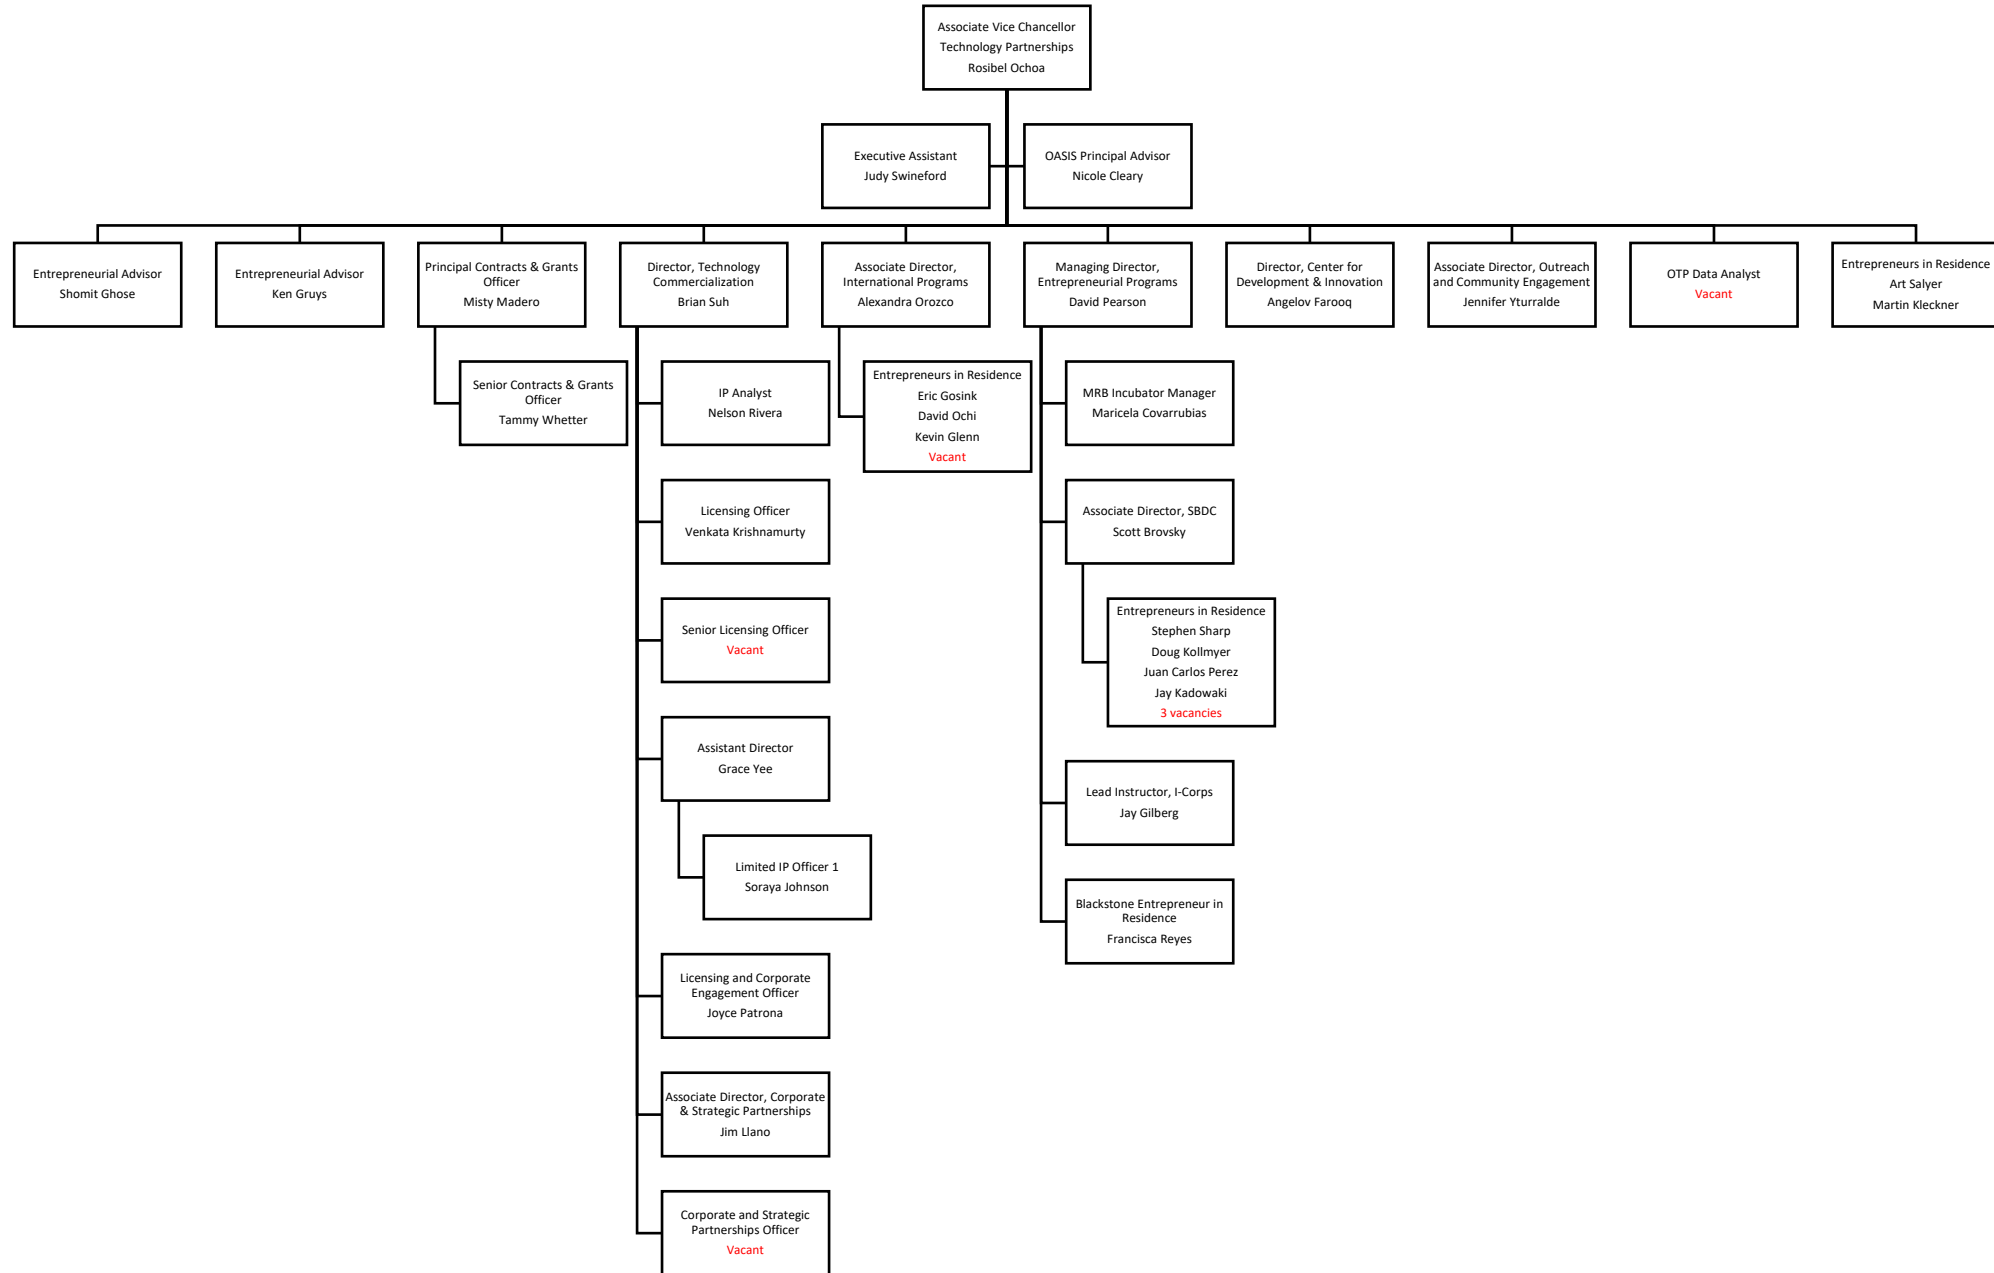

Research and Economic Development

D01157 Office of the Vice Chancellor

Research Administration and Compliance

D01158 Sponsored Programs Administration

D01159 Campus Vet/ Vivarium

D01234 Research Compliance

Technology Partnerships
D01278 Technology Partnerships

Research Centers
D01238 RED Research Centers